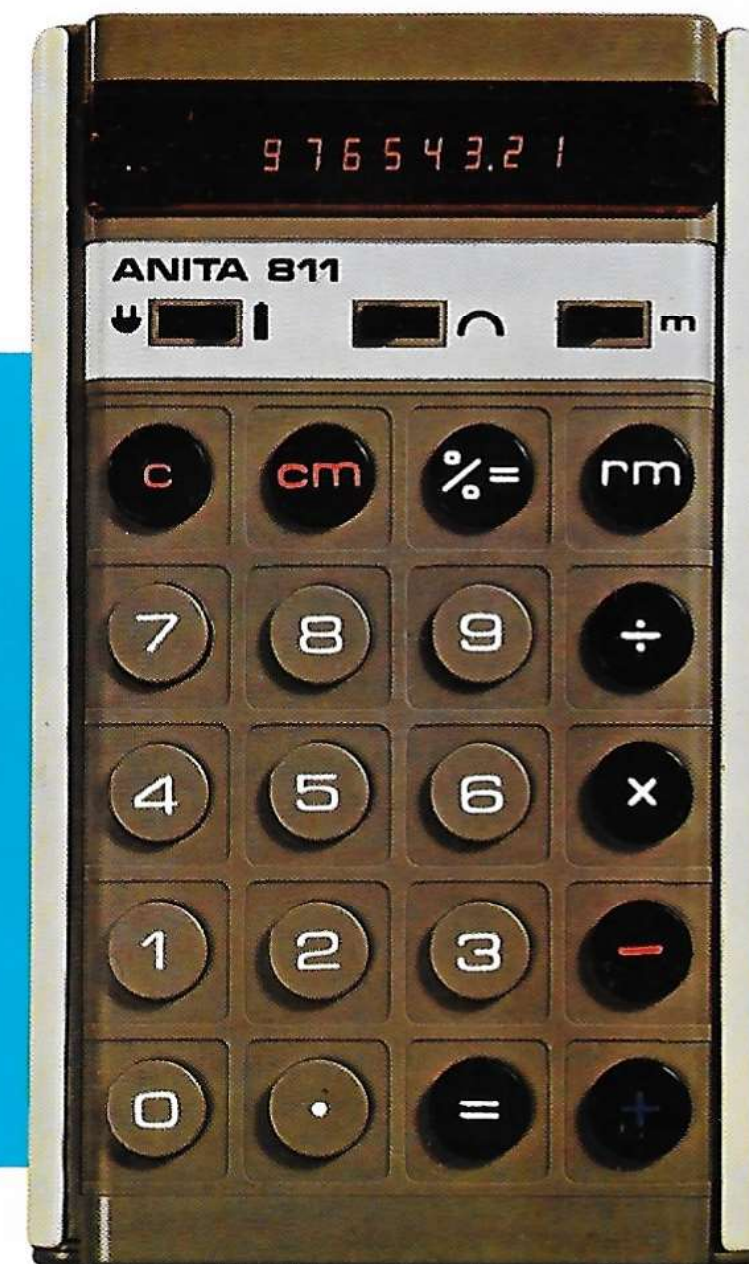

# ANITA<sup>®</sup> 811

British made

*it's mathemagical*

**The NEW  
POCKET GENIUS  
joins Britain's  
most popular  
calculator range**

Now is the time for you to become a member of the Anita Business Circle and join the 100,000 already satisfied users of Anita products.

# ANITA<sup>®</sup> 811

British made

## 6 oz of calculating power

Inbuilt features offer instant solutions to everyone's figurework problems.

The new benefits of **automatic accumulating memory** and **percentage key** are only two of the many facilities of this simple unit.

**ANITA 811** The new pocket genius joins Britain's most popular calculator range.

Actual Size  $4\frac{3}{8} \times 2\frac{3}{8} \times \frac{1}{8}$  (120mm x 70mm 24mm)