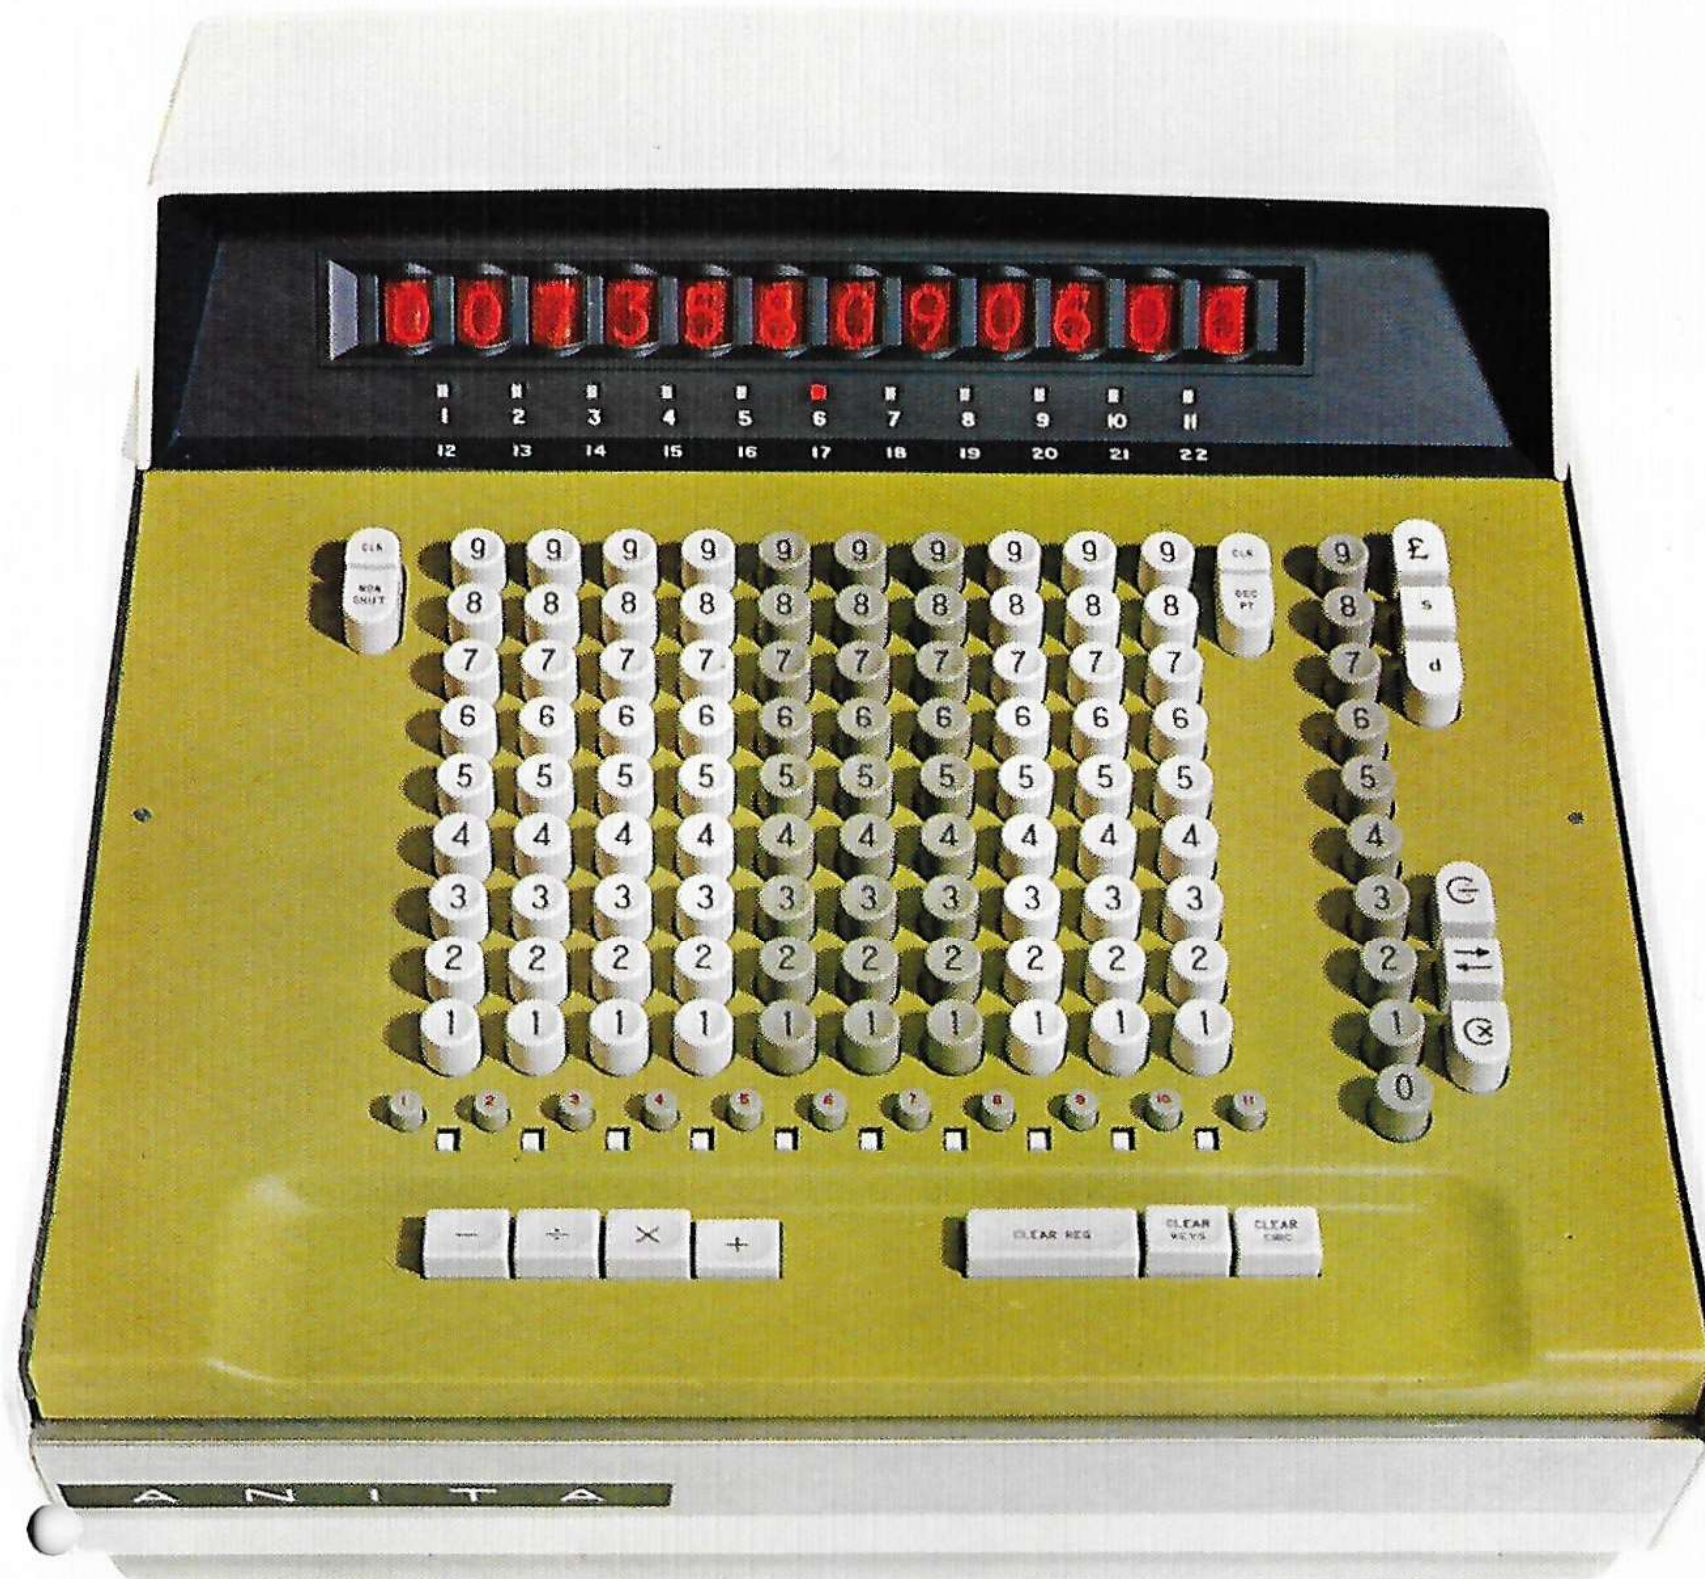

Designed with Sterling in mind

Calculations and answers either direct in £.s.d. or in whole numbers and decimals with instant conversion to sterling. Price £480. Rental terms available.