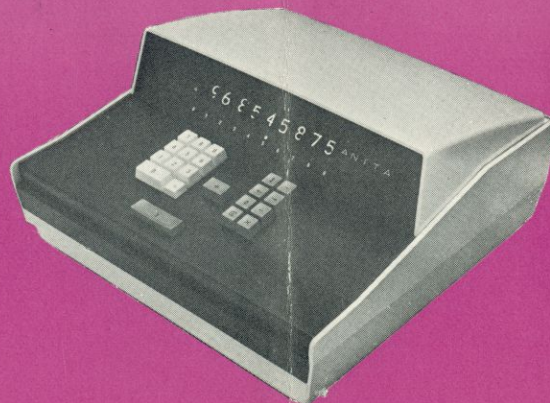

ANITA Mk 12

BRITISH MADE ELECTRONIC CALCULATORS

ANITA MK 10

Specially designed with decimalisation of our currency in mind, ANITA Mk.10 calculates directly in sterling or in whole numbers and decimals. Currency conversion problems are eliminated by the use of this versatile calculator. More ANITA Mk.10 models are in daily use throughout the United Kingdom than any other electronic calculator.

PURCHASE PRICE: £480.

ANITA MK 11

Here, at last, is the low priced general purpose electronic desk calculator suitable for everyday use. ANITA Mk.11 fulfils the basic needs of every intending calculator user. The specification ANITA Mk.11 meets is that the four arithmetical functions shall be performed in a manner simply learned, easily used, with accuracy, at electronic speed, in silence.

PURCHASE PRICE: £298.

ANITA MK 12

A three register, two store electronic calculator giving direct access to internal stores at all times. Any calculation can be re-traced to check and recall both products and quotients. A unique method of calculation and ring decimal point gives a continuously usable capacity of 10 x 10 x 11, and prevents any possibility of "overflow" on multiplication. Constant multiplier, divisor and dividend facilities are provided.